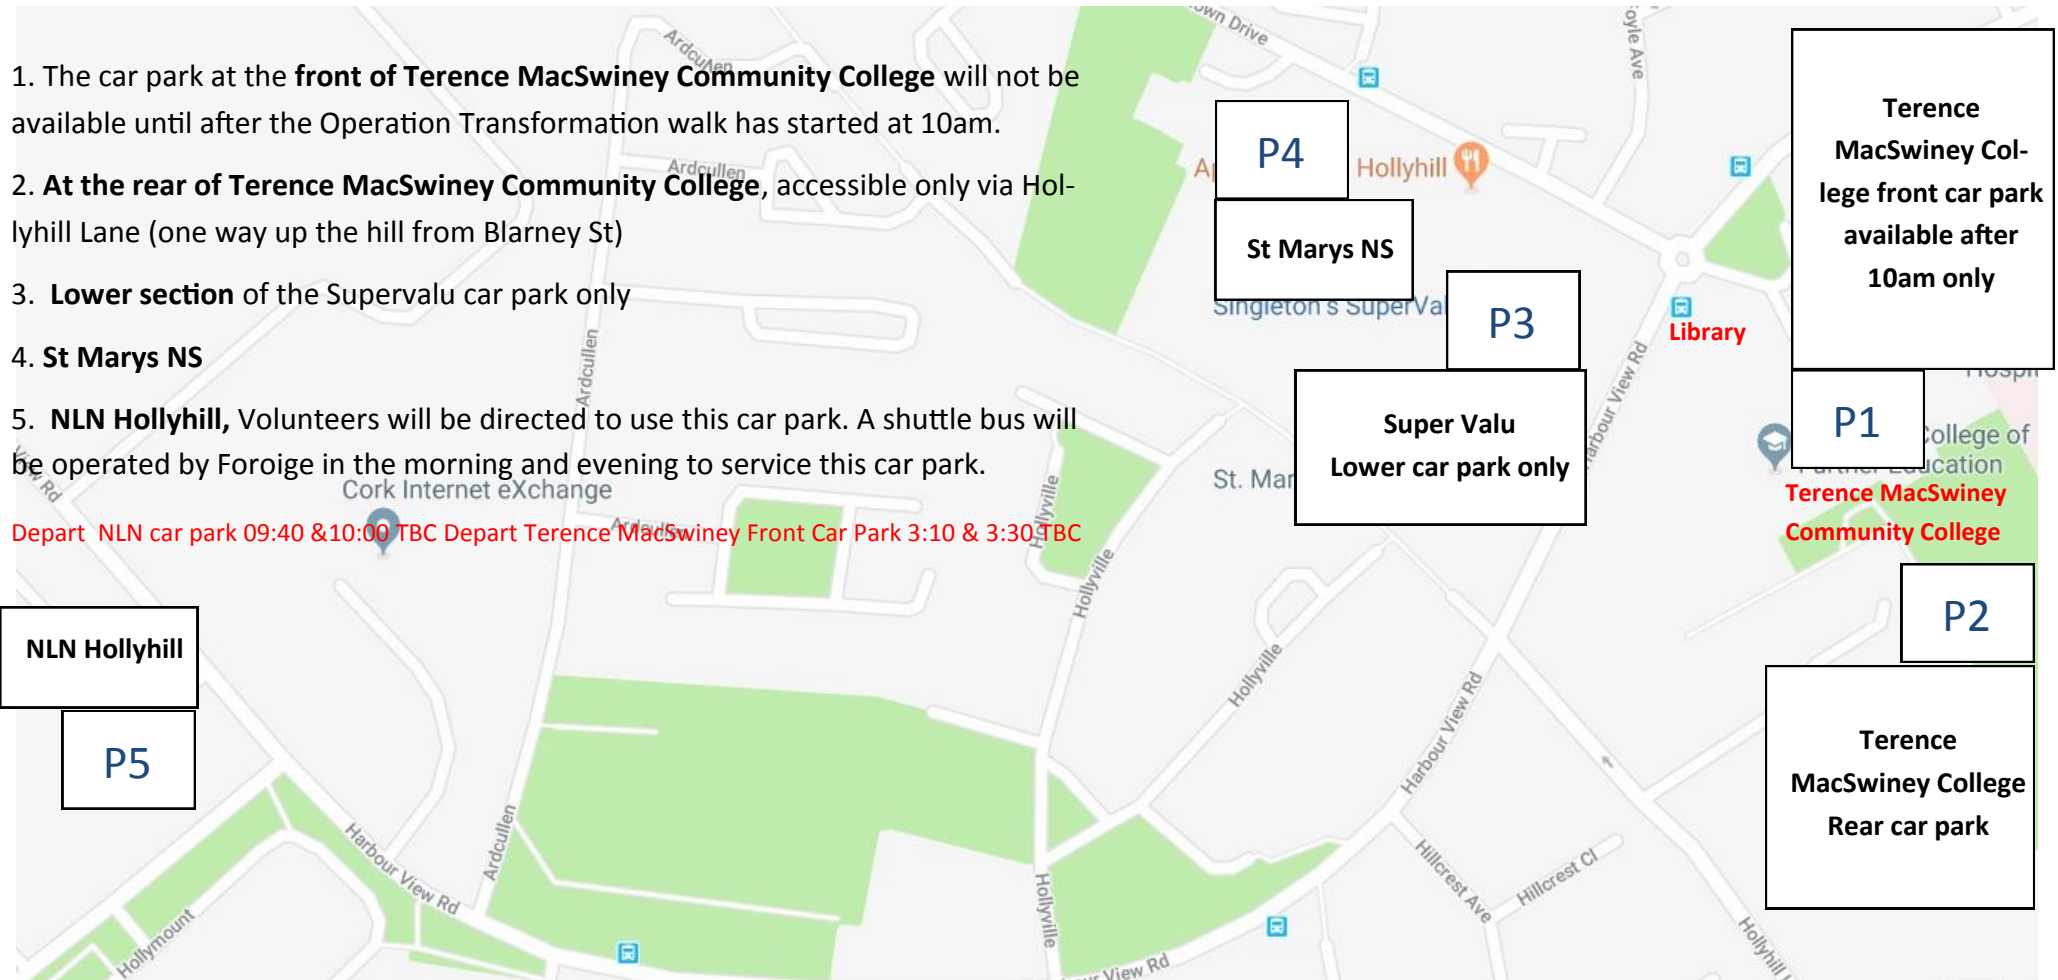

1. The car park at the **front of Terence MacSwiney Community College** will not be available until after the Operation Transformation walk has started at 10am.
2. **At the rear of Terence MacSwiney Community College**, accessible only via Hollyhill Lane (one way up the hill from Blarney St)
3. **Lower section** of the Supervalu car park only
4. **St Marys NS**
5. **NLN Hollyhill**, Volunteers will be directed to use this car park. A shuttle bus will be operated by Foroige in the morning and evening to service this car park.

Depart NLN car park 09:40 & 10:00 TBC Depart Terence MacSwiney Front Car Park 3:10 & 3:30 TBC

The rear car park at Terence MacSwiney Community College is only accessible via Holly Lane, a one way street leading from Blarney St. to Harbour View Road. For directions follow this [link](https://www.google.com/maps/dir/Western+Rd,+Cork/Hollyhill+Heights,+Cork/@51.8983254,-8.5018928,15z/am=t/data=!4m14!4m13!1m5!1m1!1s0x48449024cbd26187:0xb1f858f5f0e7ac76!2m2!1d-8.4939637!2d51.8947914!1m5!1m1!1s0x4844903652ccef45:0xf088abf5432a3bbf!2m2!1d-8.5038222!2d51.9033172!3e0) or cut and paste URL below.

<https://www.google.com/maps/dir/Western+Rd,+Cork/Hollyhill+Heights,+Cork/@51.8983254,-8.5018928,15z/am=t/data=!4m14!4m13!1m5!1m1!1s0x48449024cbd26187:0xb1f858f5f0e7ac76!2m2!1d-8.4939637!2d51.8947914!1m5!1m1!1s0x4844903652ccef45:0xf088abf5432a3bbf!2m2!1d-8.5038222!2d51.9033172!3e0>